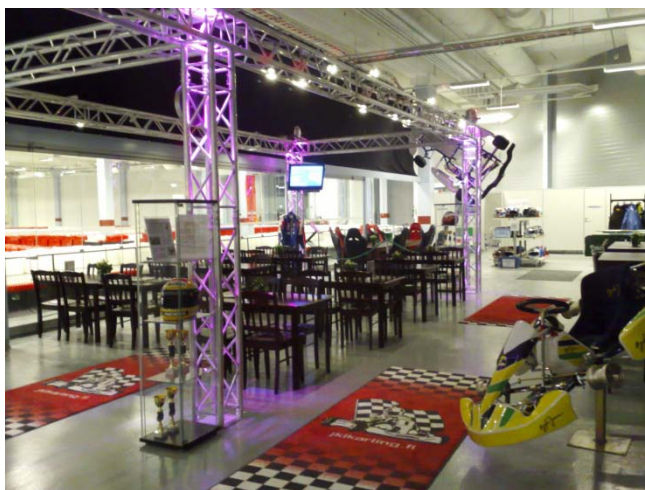

Reservations: Through Jyväskylä Booking you can make reservations for accommodation, meeting facilities as well as book for catering or other local services related to the events. Check the services and venues listed on our website and make a booking online, or you can also contact us via e-mail: booking(at)jyvaskylabooking.fi or call tel. +358 (0)20 748 1830.