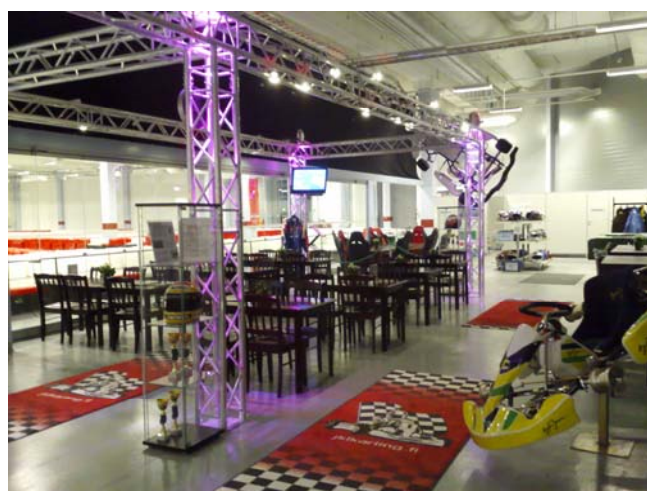

Reservations: Through Jyväskylä Booking you can make reservations for accommodation, meeting facilities as well as book for catering or other local services related to the events. Check the services and venues listed on our website and make a booking online, or you can also contact us via e-mail: booking@jyvaskylabooking.fi or call tel. +358 (0)20 748 1830.